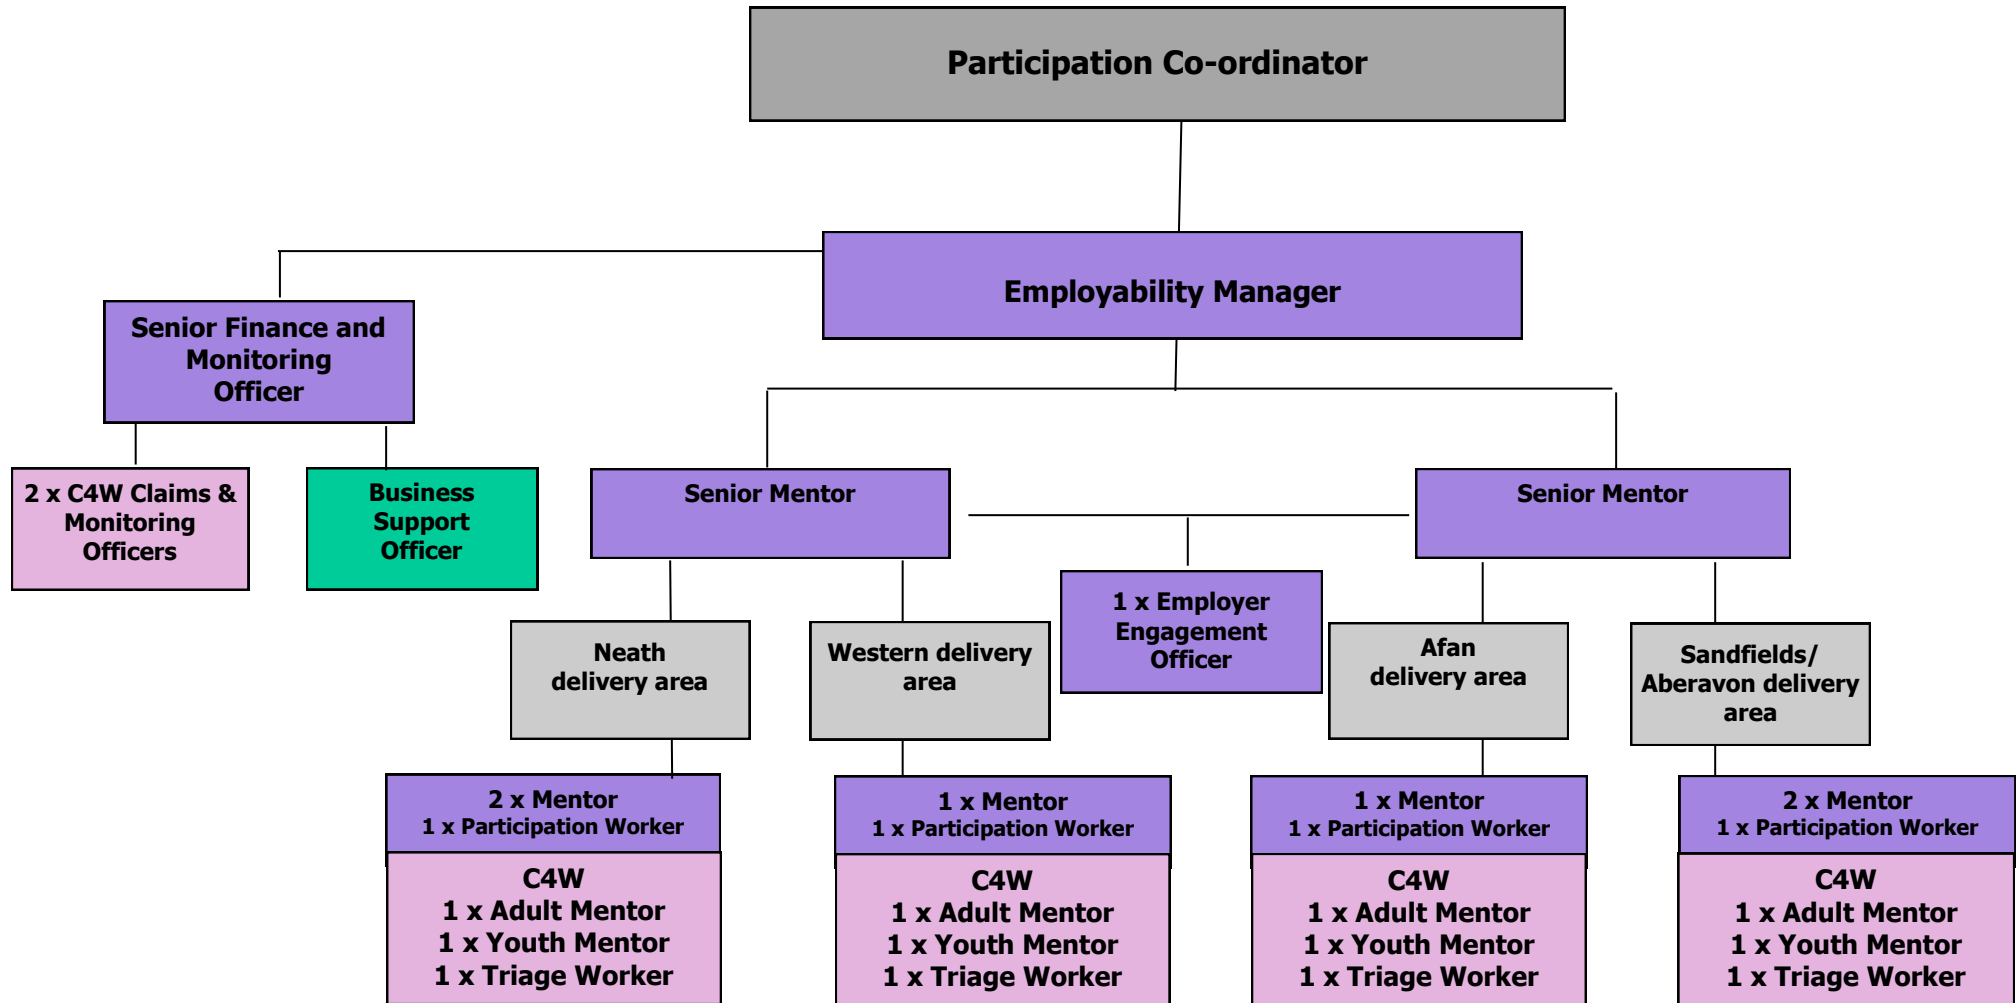

Version 11
Neath Port Talbot County Borough Council

Communities for Work Plus, Communities for Work and Legacy Fund- Staff Structure

Note—Participation Co-ordinator is funded out of LDB and will not be part of the Employability Grant.
 Purple—Communities for Work Plus funded by Welsh Government.
 Pink—Communities for Work funded by ESF.
 Green—Legacy Fund posts funded by Welsh Government (The Business Support Officer approved Sept 2017)